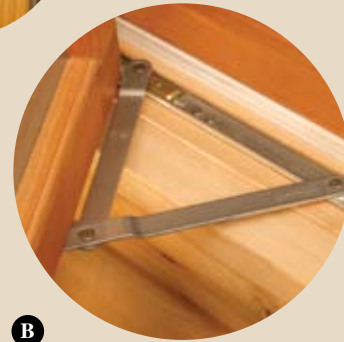

800.824.7744 or www.sierrapacificwindows.com

The Sedona

A Push-Out Style Casement Window

A

B

C

D

- Old style, push-out casement
- Featured in clear, Douglas Fir interior
- Exterior offered in clear Douglas Fir or extruded aluminum clad available in more than 50 environmentally-friendly colors in 5 industry-leading color collections - and custom colors too
- Distressed fir interior or exterior options are available
- Available in all standard casement and casement picture window sizes, as well as special sizes
- Radius Sedona casement units are available in all standard radius casement sizes and special sizes
- Jamb backs are primed
- Available with all simulite options - 7/8", 1 5/16", 2" widths
- 42" units and taller feature two locking handles
- Interior kerf is standard on 4 9/16" jamb - can be ordered on wider jambs
- A** • Dark bronze screen hinges with loose pins for easy removal
- B** • Anderberg, 4-Bar, stainless steel friction hinges - open to 52 degrees. Egress option is available
- C** • Southwest style handles in dark oil-rubbed bronze for both window and screen
- D** • Pull-open, interior (room side), hinged wood screen with loose pin hinges for easy removal - closes onto two brass bullet catches on lock-side jamb

Value shines with a push-out style casement window... complete with traditional details.

Smart options make happy customers.

This traditional southwest style, push-out casement window comes complete with a hinged, inswinging wood screen. Truly charming in its character, the Sedona is offered in clear Douglas Fir or extruded aluminum clad exterior. Sedona options include interior and exterior distressed fir.