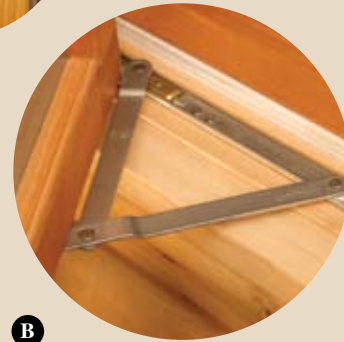

800.824.7744 or www.sierrapacificwindows.com

The Sedona

A Push-Out Style Casement Window

A

B

C

D

- Old style, push-out casement
 - Featured in clear, Douglas Fir interior
 - Exterior offered in clear Douglas Fir or extruded aluminum clad available in more than 50 environmentally-friendly colors in 5 industry-leading color collections - and custom colors too
 - Distressed fir interior or exterior options are available
 - Available in all standard casement and casement picture window sizes, as well as special sizes
 - Radius Sedona casement units are available in all standard radius casement sizes and special sizes
 - Jamb backs are primed
 - Available with all simulite options - 7/8", 1 5/16", 2" widths
 - 42" units and taller feature two locking handles
 - Interior kerf is standard on 4 9/16" jamb - can be ordered on wider jambs
- A** • Dark bronze screen hinges with loose pins for easy removal
- B** • Anderberg, 4-Bar, stainless steel friction hinges - open to 52 degrees. Egress option is available
- C** • Southwest style handles in dark oil-rubbed bronze for both window and screen
- D** • Pull-open, interior (room side), hinged wood screen with loose pin hinges for easy removal - closes onto two brass bullet catches on lock-side jamb

Value shines with a push-out style casement window... complete with traditional details.

Smart options make happy customers.

This traditional southwest style, push-out casement window comes complete with a hinged, inswinging wood screen. Truly charming in its character, the Sedona is offered in clear Douglas Fir or extruded aluminum clad exterior. Sedona options include interior and exterior distressed fir.