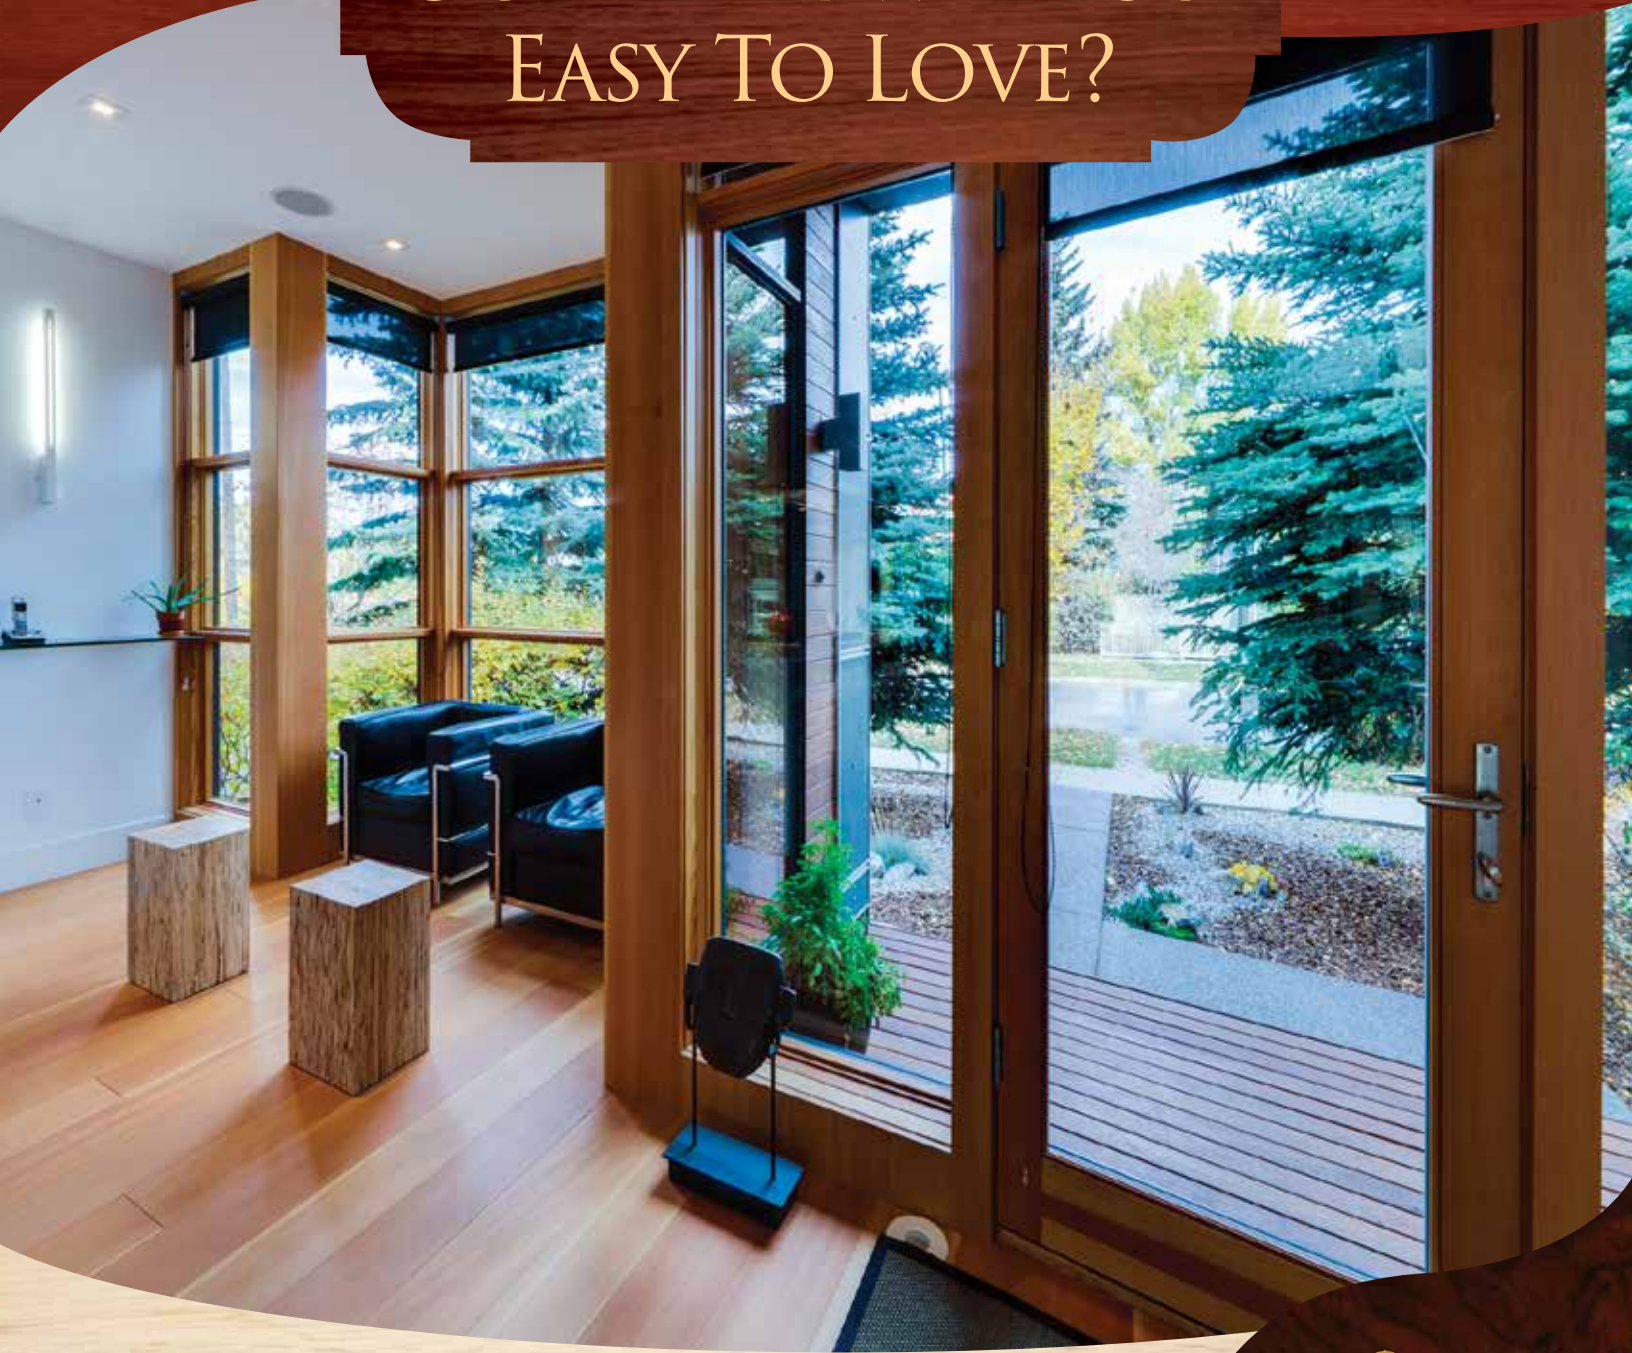

WHAT MAKES OUR HARDWARE SO EASY TO LOVE?

We put a great deal of care into the selection of our hardware.

While we insist on beautiful designs and stylish finishes, that's just the beginning. We also demand superb engineering, smooth-as-silk operation, and long term durability.

We offer a variety of styles and finishes to enhance any architecture and any décor. Our door handles and escutcheon plates are forged solid brass.

For optimum security and superior weather resistance, all Sierra Pacific patio doors feature a multi-point locking system that has passed the most stringent forced entry requirements.

**SIERRA
PACIFIC**
WINDOWS