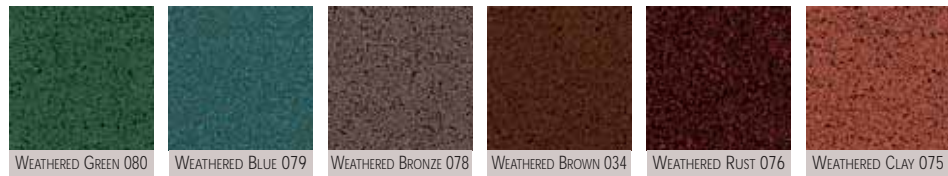

800.824.7744

Manufacturing Facility
 PO Box 8489
 Red Bluff, California 96080
 www.sierrapacificwindows.com

08/07

Heritage Collection

Weathered Collection

Metallic Collection

Pearl Metallic Collection

Anodized Collection