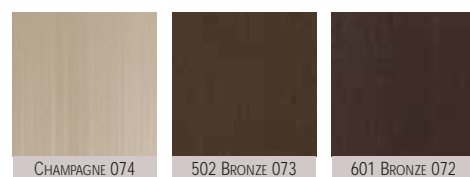

800.824.7744

Manufacturing Facility
 PO Box 8489
 Red Bluff, California 96080
 www.sierrapacificwindows.com

08/07

Heritage Collection

Weathered Collection

Metallic Collection

Pearl Metallic Collection

Anodized Collection

The colors shown here are not exact. For the most accurate color choices, ask your personal sales representative for a color swatch palette.

Sierra Pacific Windows

Value means exceptional windows and doors through innovation.